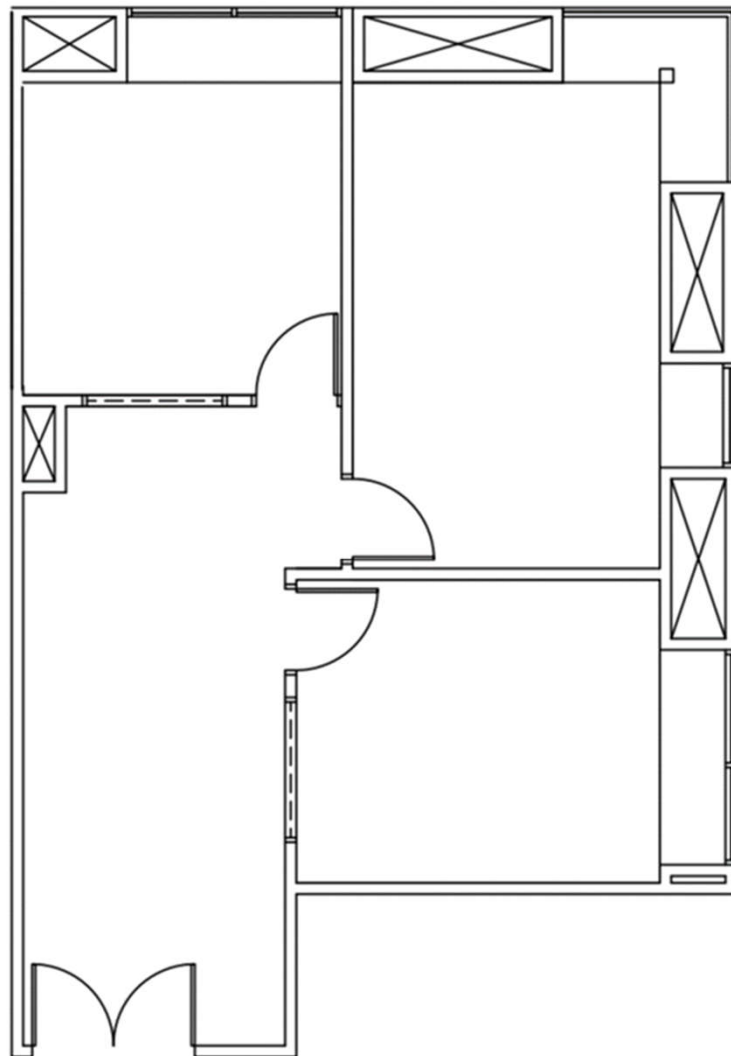

CIVIC CENTER PLAZA

Suite 220

1,074 SF

30011 IVY GLENN, LAGUNA NIGUEL

Diane Klein

949.553.5126

dklein@essexrealty.com

Lic. 00834847