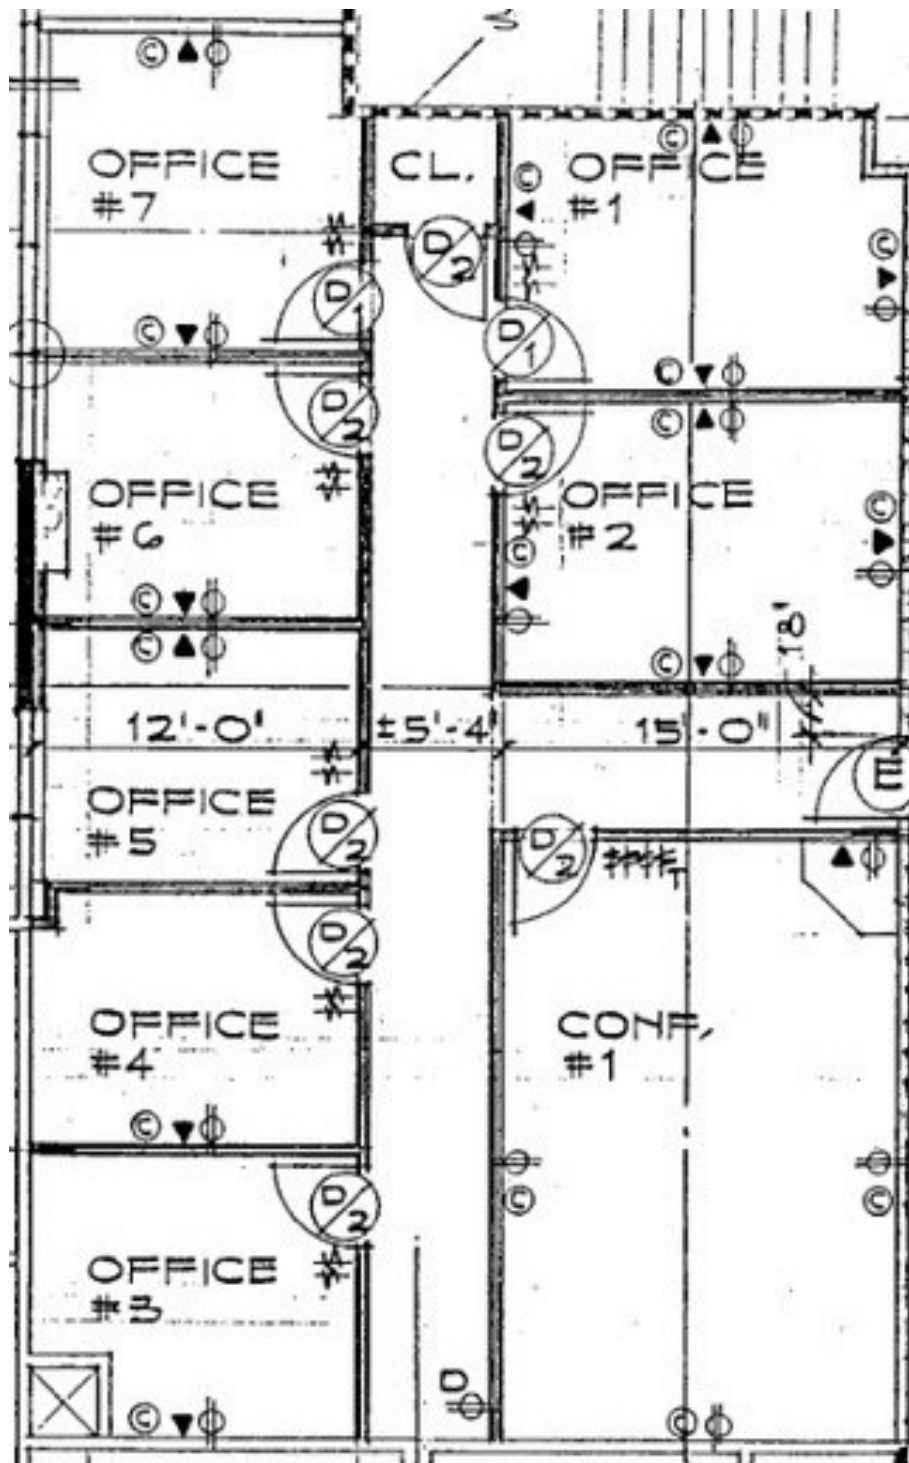

PACIFIC PARK PLAZA

27141-265 Aliso Creek Road, Aliso Viejo, CA • ± 1,902 Square Feet

For leasing information, please contact:

Diane Klein

949.553.5126

dklein@essexrealty.com