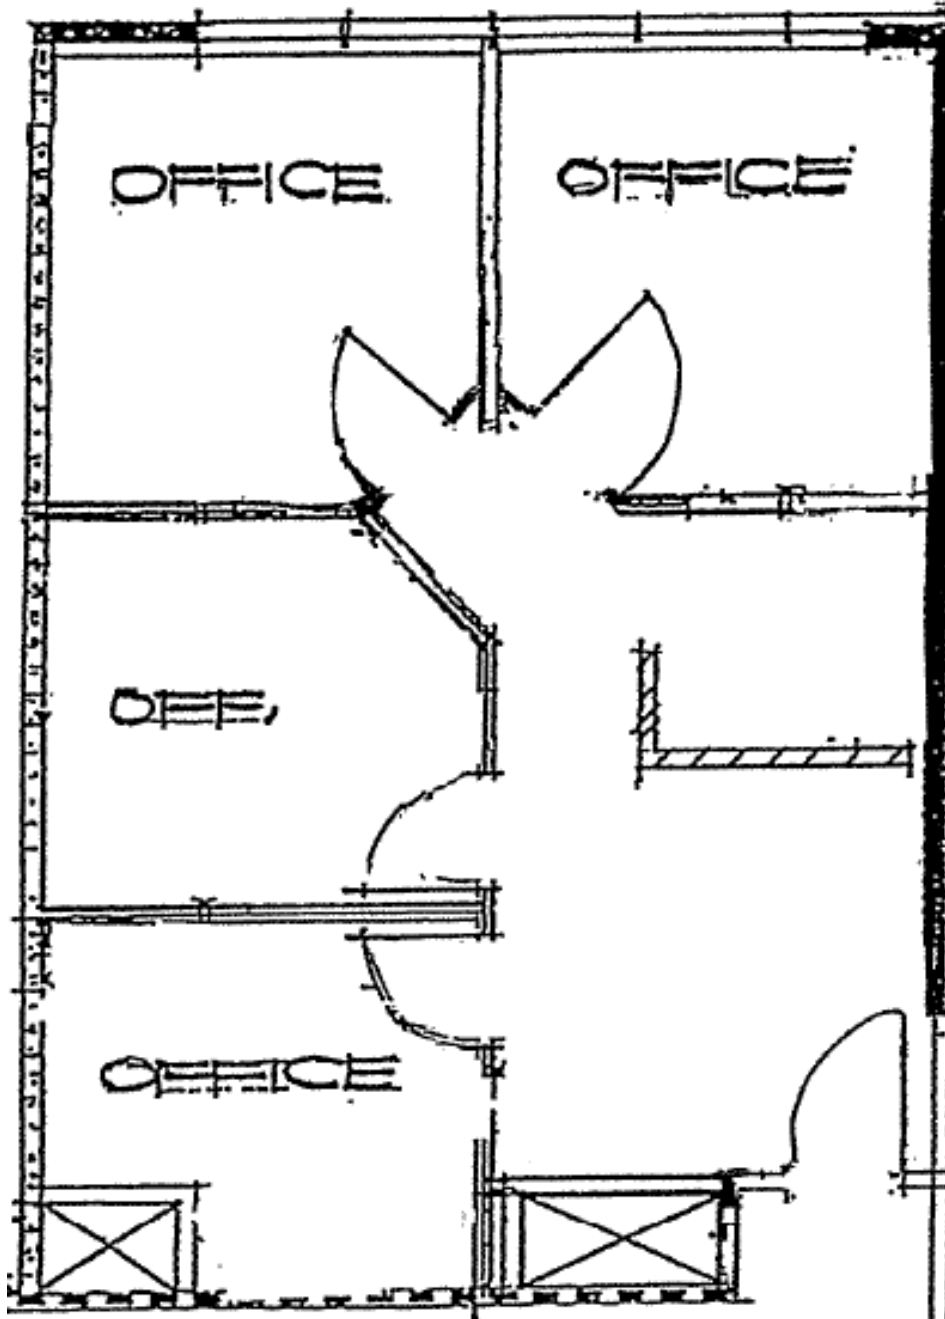

PACIFIC PARK PLAZA

27141-235 Aliso Creek Road, Aliso Viejo, CA • ± 898 Square Feet

For leasing information, please contact:

Diane Klein
949.553.5126
dklein@essexrealty.com

Karla Fox
949.250.0100
kfox@essexrealty.com