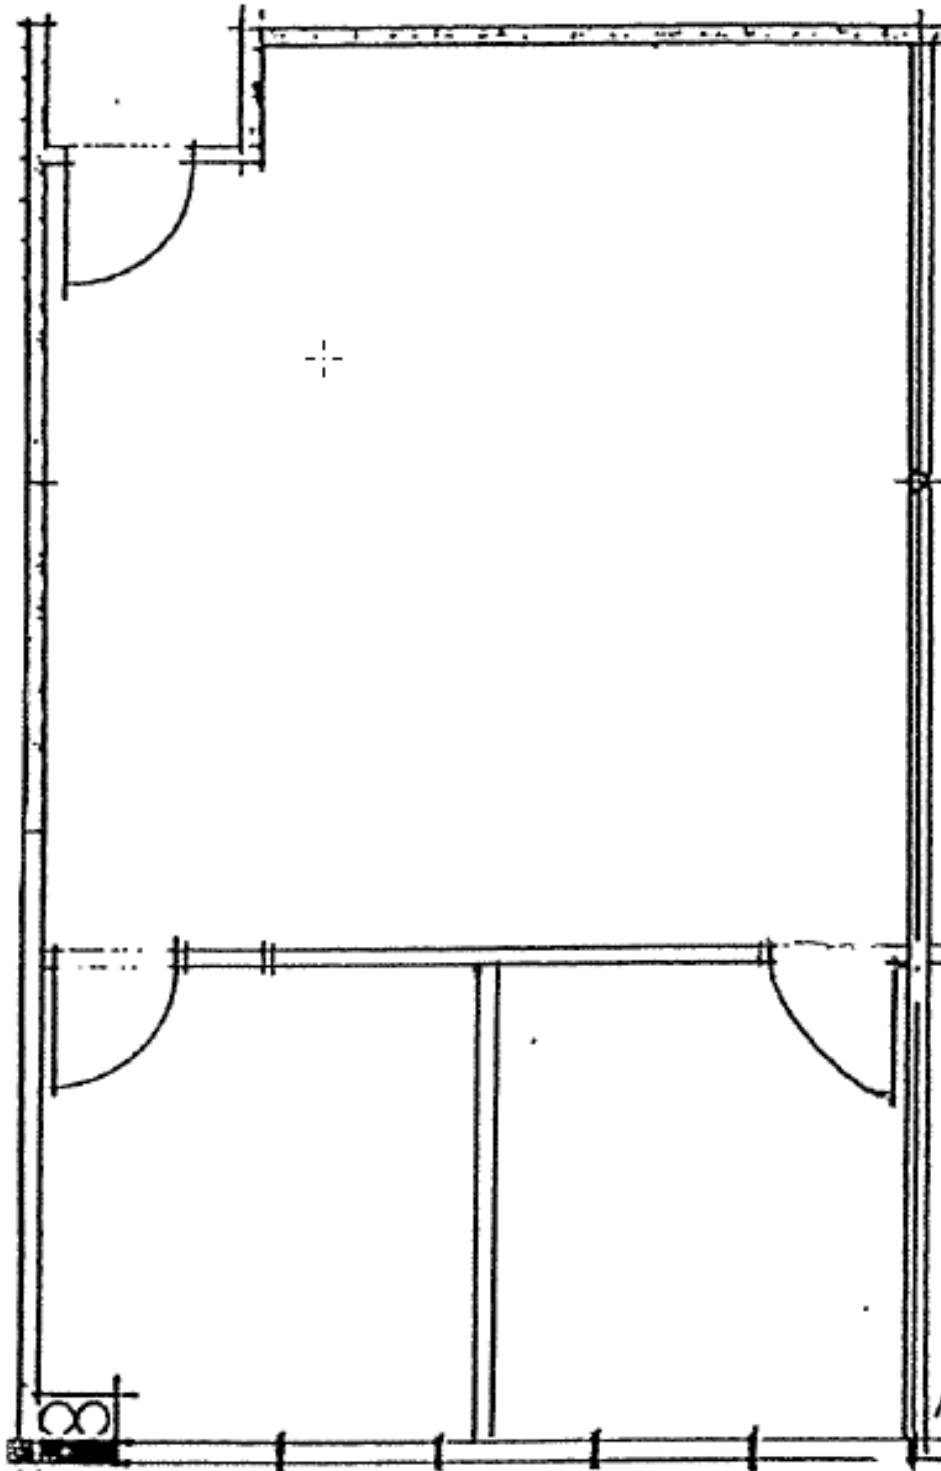

PACIFIC PARK PLAZA

27141-210 Aliso Creek Road, Aliso Viejo, CA • ± 927 Square Feet

For leasing information, please contact:

Diane Klein
949.553.5126
dklein@essexrealty.com

Karla Fox
949.250.0100
kfox@essexrealty.com