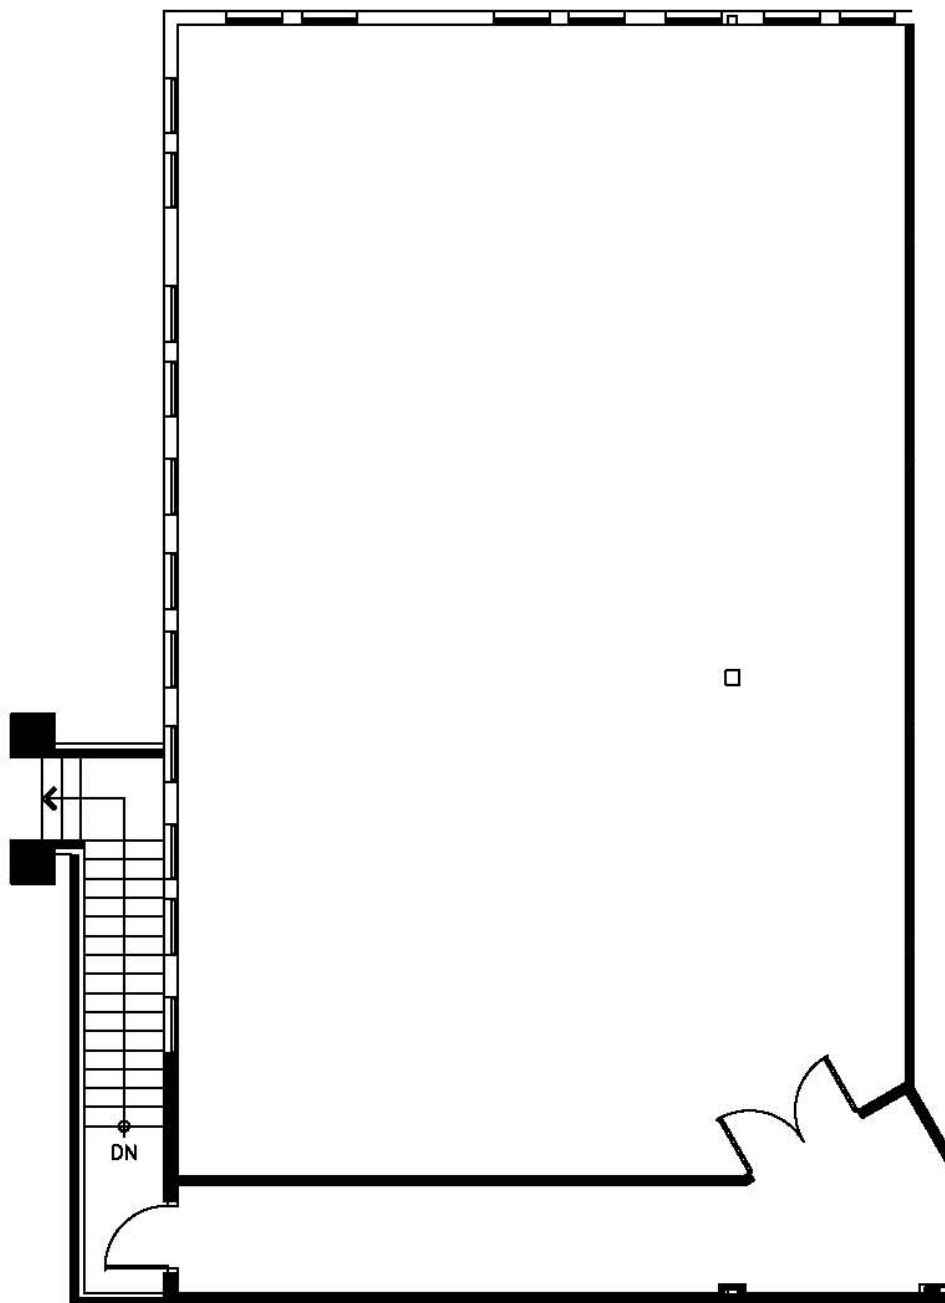

LAGUNA HILLS CIVIC CENTER

24031-205 El Toro Road
Laguna Hills, CA 92653
± 2,343 Square Feet

For Leasing Information:

Sandi Montez
smontez@essexrealty.com

(949) 218-3801

Managed by:

ESSEX | REALTY
MANAGEMENT, INC.