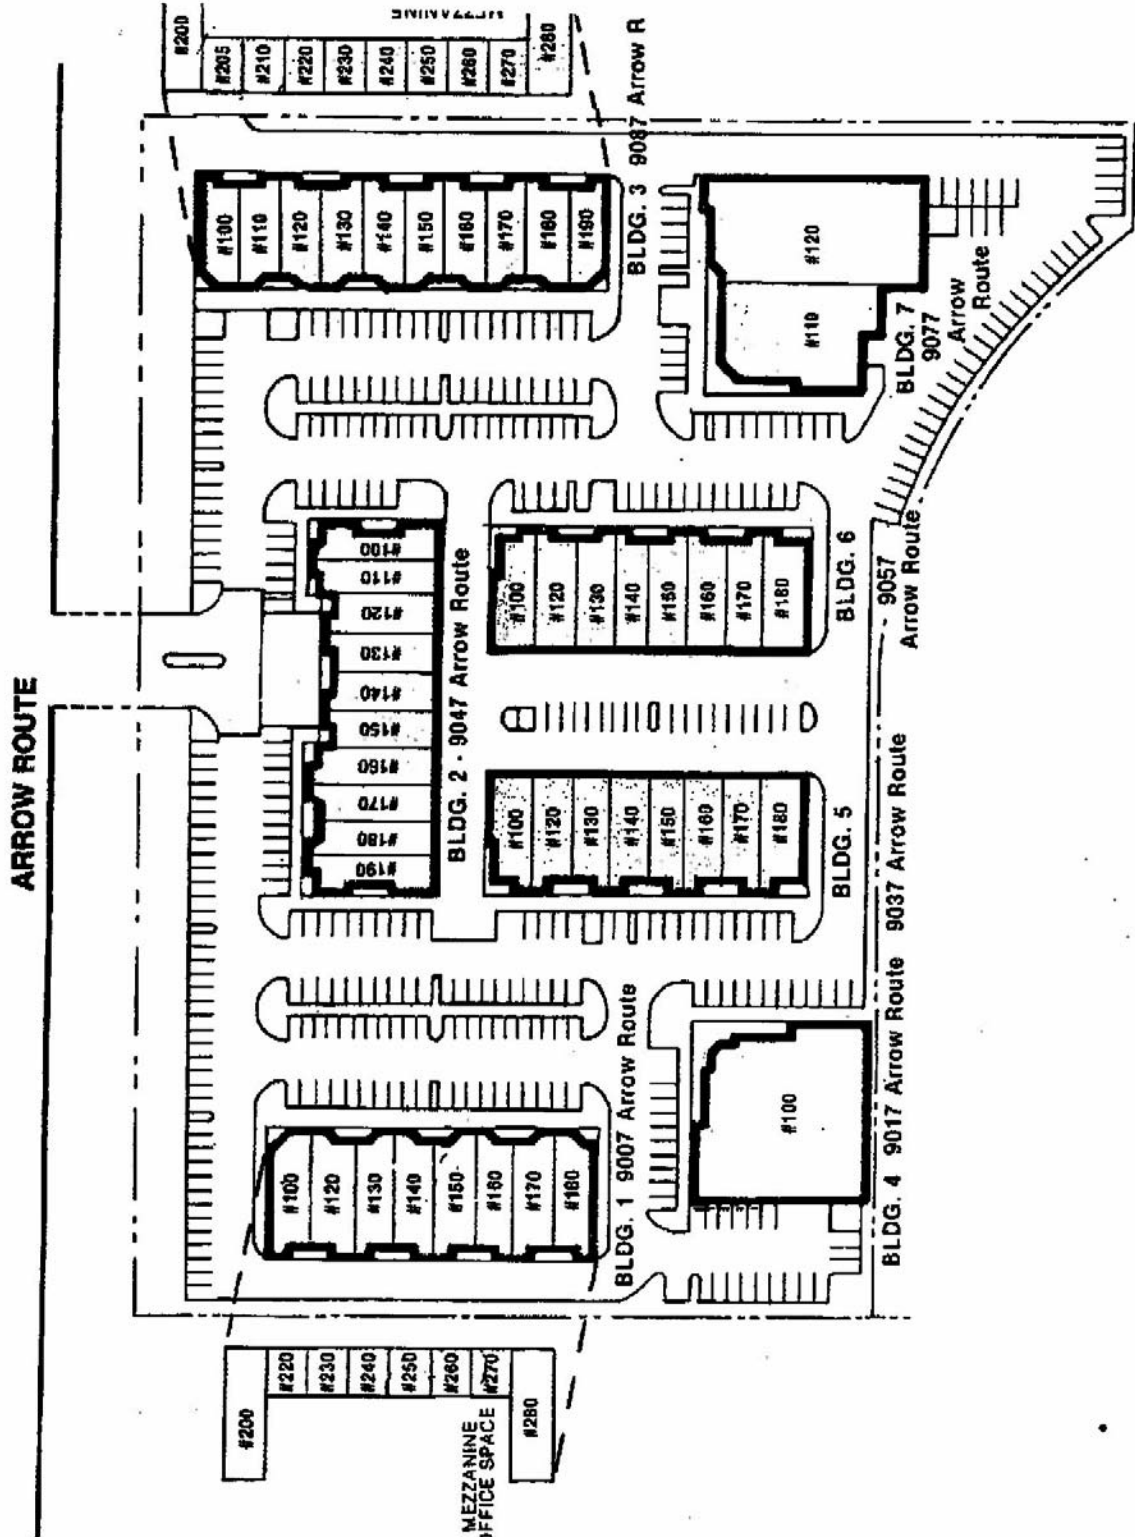

# ARROW BUSINESS PARK

For Leasing Information Please Contact:

Don Barmakian  
 (909) 945-4599  
 donb@delmar1.com

Mark McErlean  
 (909) 214-9125  
 markm@delmar1.com

Dave McErlean  
 (909) 370-5415  
 davem@delmar1.com