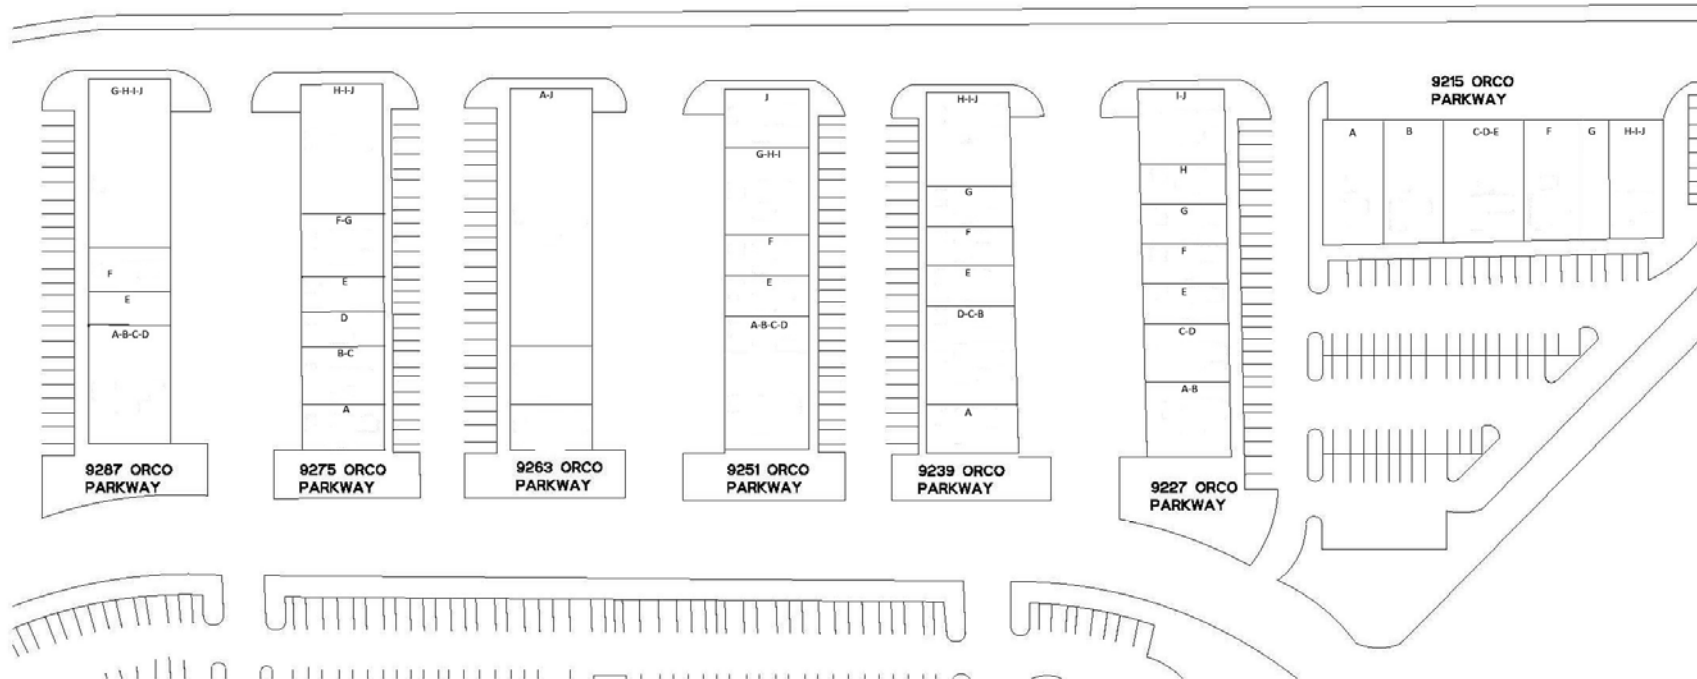

Orco Business Park

Riverside, California

ORCO BUSINESS PARK
9215, 9227, 9239, 9251, 9263, 9275, 9287 ORCO PARKWAY
RIVERSIDE, CA 92509

KEYPLAN

Irene Adelhelm, Property Manager
iadelhelm@essexrealty.com(951) 582-9800