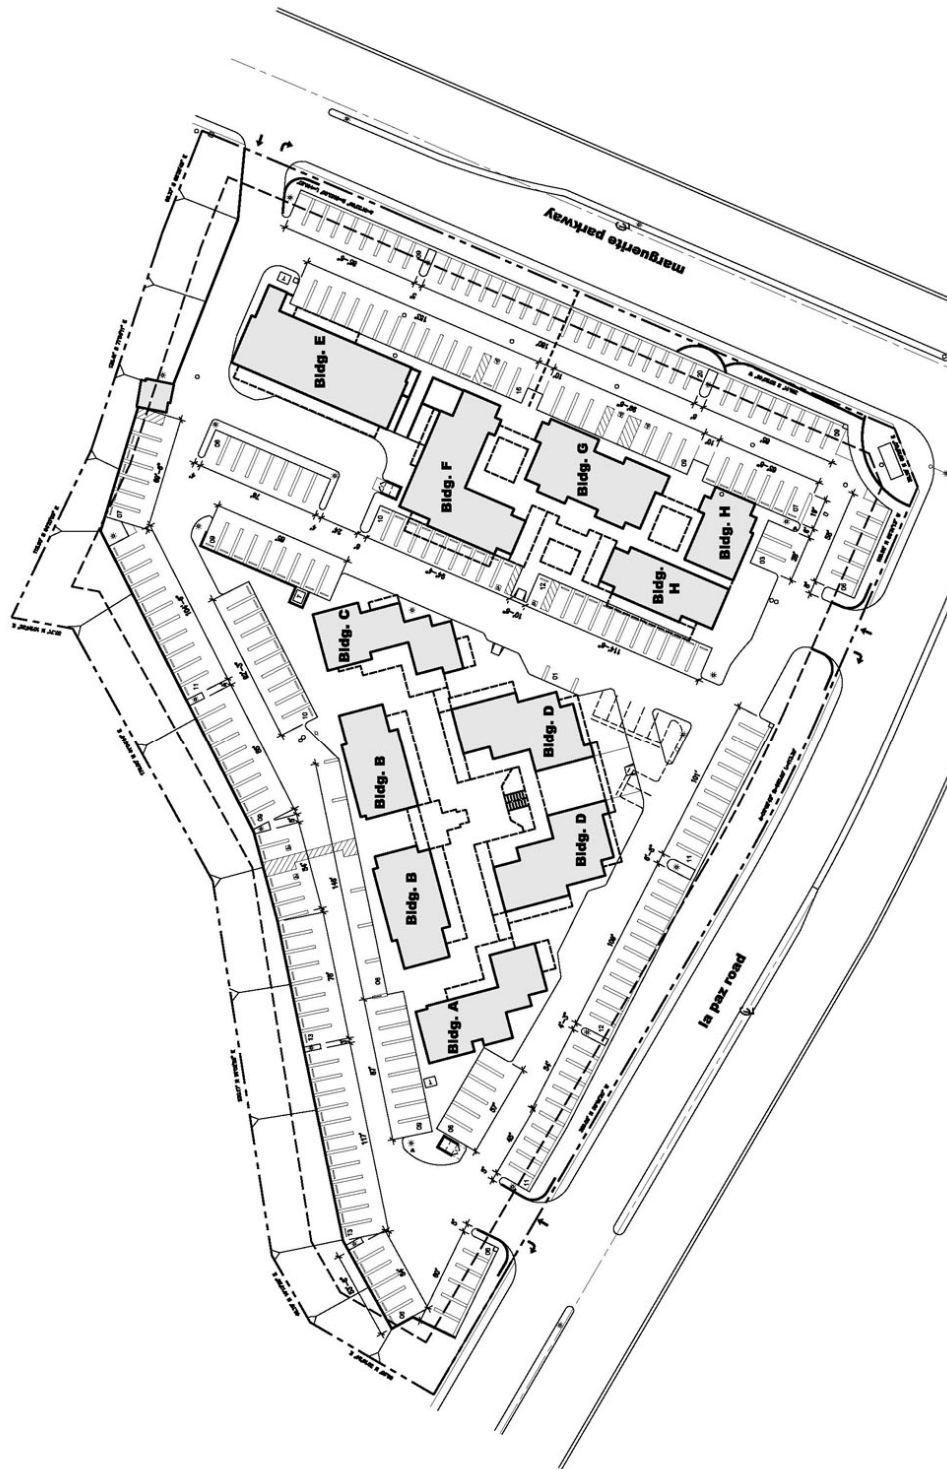

MISSION VIEJO GARDEN PLAZA

27001 La Paz—Southwest Corner Marguerite/La Paz

For Leasing Information Please Contact:

Ginny Leone
gleone@essexrealty.com

Holly Cunningham
hcunningham@essexrealty.com

(949) 586-9650